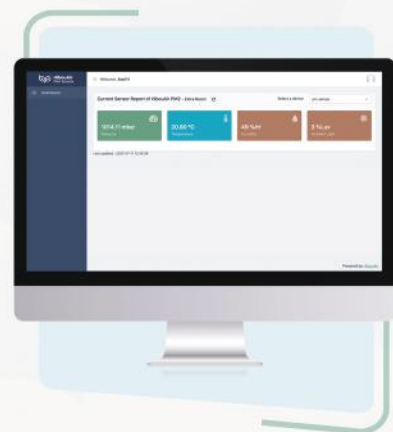

# HibouAir<sup>TM</sup> Air Quality Monitor

CISCO  
SPACES

## HibouAir – Air Quality Monitor For everyone

Affordable wireless device with simple setup that provides all environments data for observations and study to preserve a healthy air quality environment.

The intelligent Air quality sensor system installs in seconds and connects to your Dashboard account, providing real time Air quality Data.

## Comes With **CO2** sensor (Model : SSD002/2 DNA)

NDIR CO2 sensor, Fully calibrated and linearized

HibouAir App is available for all devices.

*\* Available on iPhone, iPad and all Android devices.*

The web-based application runs on every web-enabled device. Explore Your Data Visually using various maps, charts and graphs on different devices.