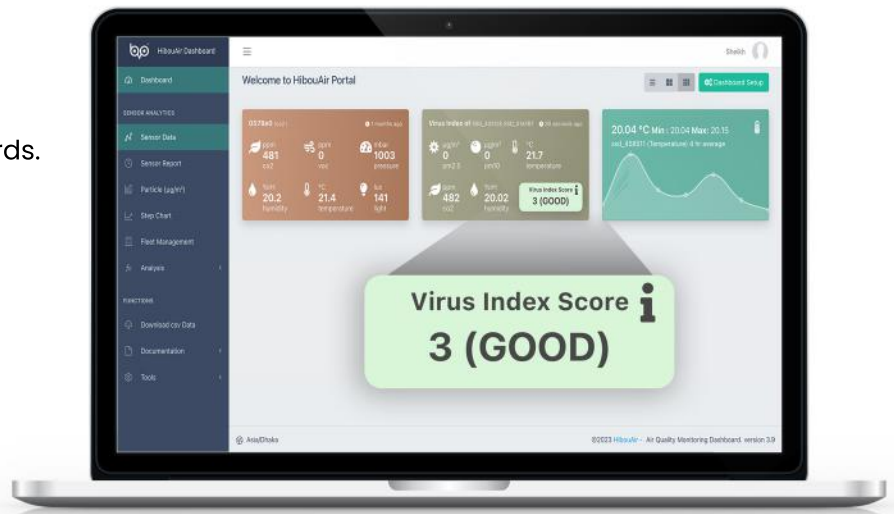

Real-Time Monitoring

Stay in control with instant updates on your selected device's air quality – from CO2 levels to particulate matter and more.

Intuitive Charts

Visualize data effortlessly with charts that simplify complex air quality parameters, making it easy to understand and act upon.

Step Charts

Analyze step-by-step variations in device data parameters, helping you identify patterns and trends.

Fleet Management

Organize your space efficiently by creating rooms and adding devices, offering a complete overview of air quality in each area.

Virus Index Report

Stay informed about the virus index in real time, with scores from 1 to 10, helping you gauge the risk of virus spread.

Exportable Reports

Seamlessly export reports for in-depth analysis and share insights with professionals or for your personal records.

User-Friendly API

Our open API ensures easy integration with third-party systems, expanding possibilities for a connected, smart ecosystem.

Real-Time Alert Reports

Stay informed with real-time alerts on selected parameters, providing immediate notification for proactive management of your indoor air quality.