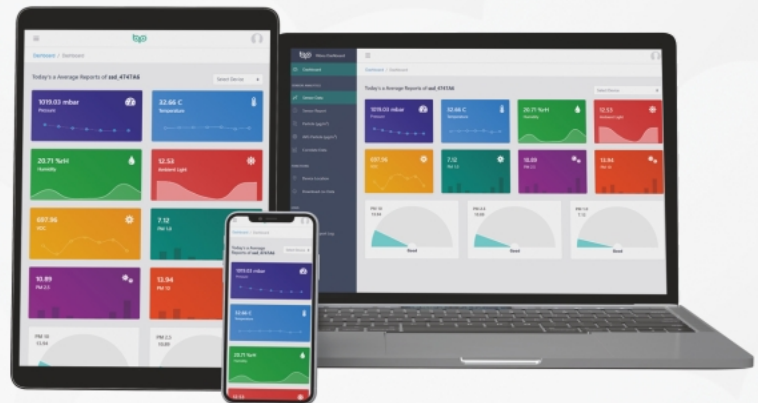

HibouAir Quality Monitoring

HibouAir Outdoor Air Quality Monitoring Model SSD022

Hibou Air Quality Monitor System is an intelligent IoT connected environmental sensor system that easily connects to the Cloud Sensor Analytics platform and helps you monitor in Real-time CO₂, Particulate matter, VOC, NO₂, Humidity, Temperature & Ambient pressure level. Giving a wide view of the pollution levels.

Now including LTE Cellular Technology (LTE-M), WiFi or Bluetooth connectivity.

Comes With **Particle** and **NO₂** sensor

The web-based application runs on every web-enabled device. Explore Your Data Visually using various maps, charts and graphs on different devices.