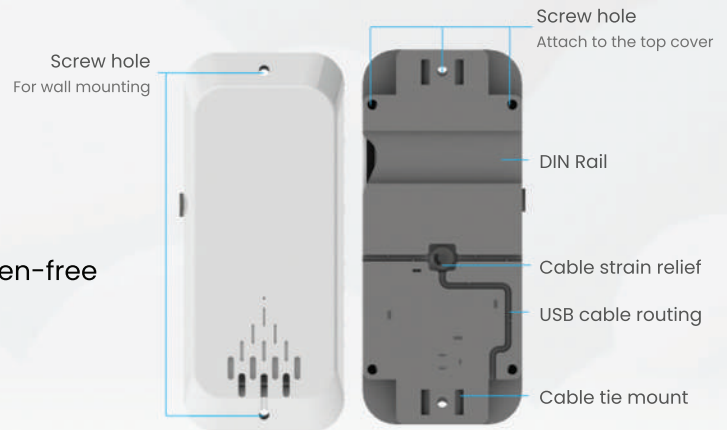

Sensor Specifications

Connectivity	NB-IoT (Optional) 802.11n (2,4 GHz) Wi-Fi Client Bluetooth v.5.0 Peripheral
Security	X.509 certificate, 802.1X authentication
API	Rest-API and mobile App available.
Power	Typ 45mA , peak 400mA (at Wifi transmission). External power adapter.
Sensors	<ul style="list-style-type: none">● Particulate Matter PM10&PM2.5: Resolution 0.3 µg/m3. Max Error ± 15% (@25°C, 50%RH)● Humidity, range: 0...100% r.H. Accuracy: ± 3 % r.H.● Temperature, range: -20...65°C Accuracy: ± 1°C● Pressure, range: 300...1100 hPa ± 0.6 hPa● Ambient light: resolution 100mLux● VOC : Indoor Air Quality Index (IAQ) Output● CO2 : 400ppm to 3000ppm range. 1ppm resolution. Error ± 30ppm
Environmental	Temperature: - 20°C to +55°C Humidity: 100%
Mounting	Wall mounted holder.
Size	205 x 95 x 45 mm
Case Material	ABS
Certification	FCC & CE, RoHS compliant, halogen-free
Colors	Grey, White , Black