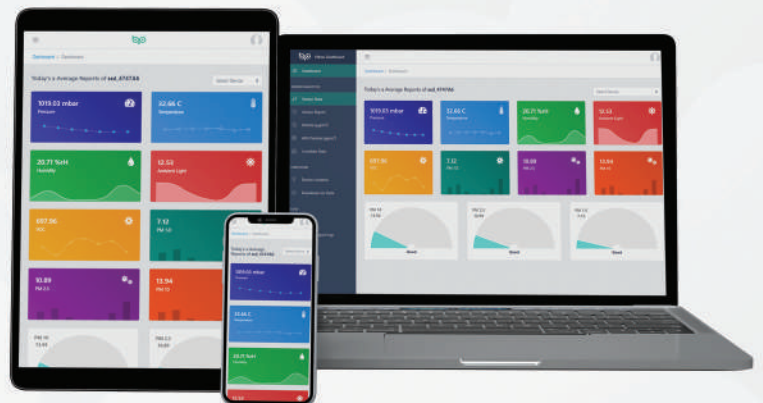

Hibou Air Quality Monitoring

Hibou Outdoor Air Quality Monitoring

Hibou Air Quality Monitor System is an intelligent IoT connected environmental sensor system that easily connects to the Cloud Sensor Analytics platform and helps you monitor in Real-time Particulate matter, VOC, CO₂, Humidity, Temperature, Ambient pressure and Ambient Light level. Giving a wide view of the pollution levels.

Now including LTE Cellular Technology (NB-IoT), WiFi or Bluetooth connectivity.

Comes With **Particle** and **CO₂** sensor

Hibou Air Quality Monitoring App is available for all devices.

** Available on iPhone, iPad and all Android devices.*

The web-based application runs on every web-enabled device. Explore Your Data Visually using various maps, charts and graphs on different devices.

**Smart
Sensor
Devices**

 www.smartsensordevices.com
 sales@smartsensordevices.com
 +46 703 709 706