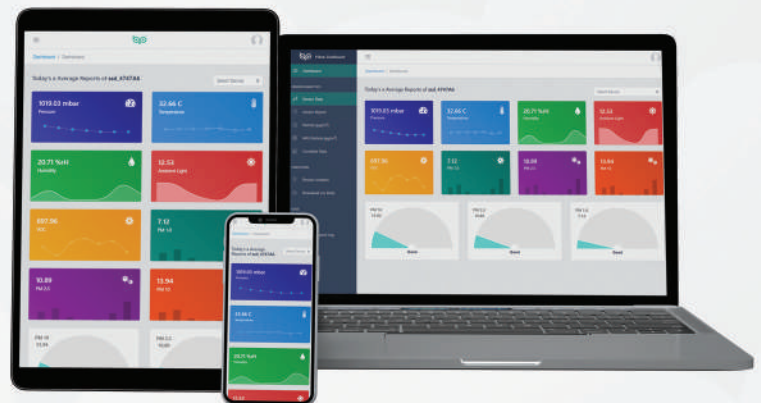

## HibouAir – Air Quality Monitor For everyone

Affordable wireless device with simple setup that provides all environments data for observations and study to preserve a healthy air quality environment.

The intelligent Air quality sensor system installs in seconds and connects to your Dashboard account, providing real time Air quality Data.

Comes With **CO2 & PM** sensor

HibouAir App is available for all devices.

*\* Available on iPhone, iPad and all Android devices.*

The web-based application runs on every web-enabled device. Explore Your Data Visually using various maps, charts and graphs on different devices.