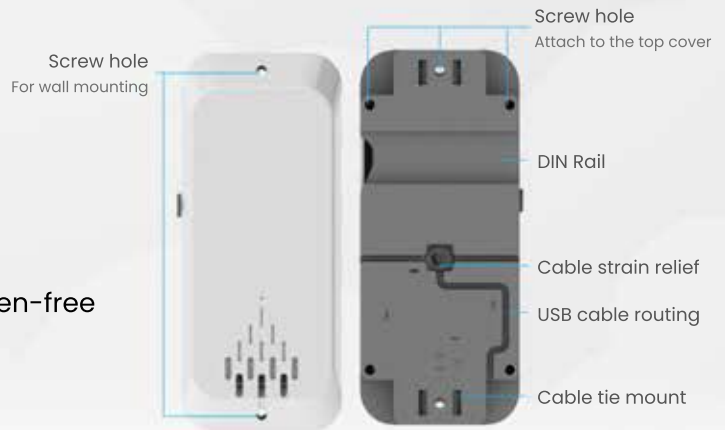

v 2.0

Sensor Specifications

Connectivity	NB-IoT (Optional) 802.11n (2,4 GHz) Wi-Fi Client Bluetooth v.5.0 Peripheral
Security	X.509 certificate, 802.1X authentication
API	Rest-API and mobile App available.
Power	Typ 45mA , peak 400mA (at Wifi transmission). External power adapter.
Sensors	<ul style="list-style-type: none">● Particulate Matter PM10&PM2.5: Resolution 0.3 µg/m3. Max Error ± 15% (@25°C, 50%RH)● Humidity, range: 0...100% r.H. Accuracy: ± 3 % r.H.● Temperature, range: -20...65°C Accuracy: ± 1°C● Pressure, range: 300...1100 hPa ± 0.6 hPa● Ambient light: resolution 100mLux● VOC : Indoor Air Quality Index (IAQ) Output● NO2 : Detection Range 0 - 5ppm Full-scale accuracy error ±5% F.S
Environmental	Temperature: - 20°C to +55°C Humidity: 100%
Mounting	Wall mounted holder.
Size	205 x 95 x 45 mm
Case Material	ABS
Certification	FCC & CE, RoHS compliant, halogen-free
Colors	Grey & White
Model	SSD022